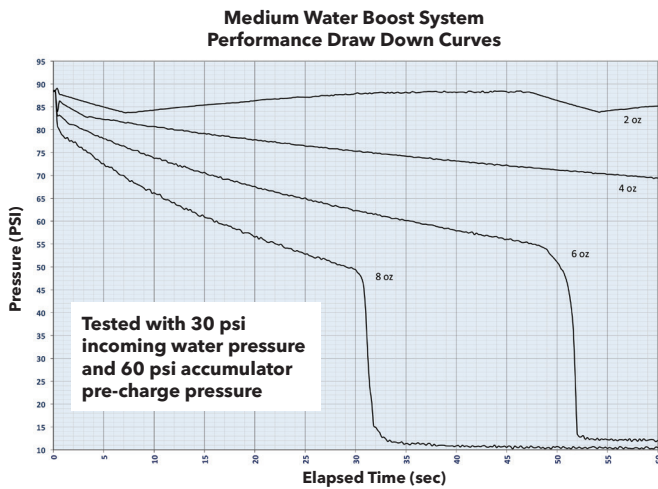

Pump Performance - Draw Down Curves

Specifications

Dimensions (in)	15.7 x 14.7 x 10.9
(mm)	399 x 373 x 276
System certification	NSF 18 Component
Pump certifications	NSF 18, UL Listed (115V)
Tank certification	NSF 61
System designed for ambient/cold water temperatures	

Performance Specifications: Pump

Max Amp Draw:	115V AC	0.9 amp
	230V AC	0.5 amp
	Cycle	50/60 Hz
Priming:	Dry	6 feet (1.9 m)
Max Flow:		1.5 GPM (5.7 LPM)
Max Discharge Pressure:		87 psi (6 bar)
Max Inlet Pressure:		30 psi (2.1 bar)

Performance Specifications: Tank Stainless 304

Total Capacity, Tank:	4 gal (15 liters)
Total Capacity, Bladder, without stretching:	2.0 gal @ 3.5 bar
Max Operating Pressure:	87 psi (6 bar)

Plug Styles

Model	Input Voltage	System Connection		Pump Port Type	Plug Type
		Inlet	Outlet		
R28303540	230 VAC	3/8" HB	3/8" HB	NPT	Australia, China
R28304542	230 VAC	3/8" HB	3/8" HB	Quick Connect	U.K.
R28303542	230 VAC	3/8" HB	3/8" HB	Quick Connect	Australia, China
R28302542	230 VAC	3/8" HB	3/8" HB	Quick Connect	Europe, Russia
R28302545	230 VAC	1/2" HB	1/2" HB	Quick Connect	Europe, Russia
028300540	115 VAC	3/8" HB	3/8" HB	NPT	U.S.
028300541	115 VAC	3/8" HB	1/2" HB	NPT	U.S.
028300542	115 VAC	3/8" HB	3/8" HB	Quick Connect	U.S.
028300543	115 VAC	3/8" HB	1/2" HB	Quick Connect	U.S.